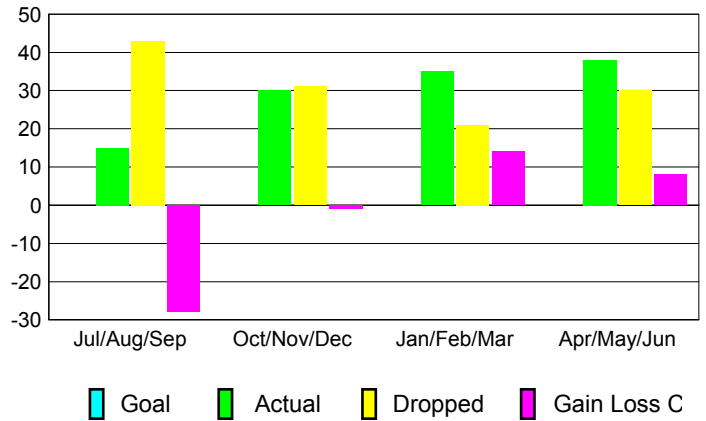

Membership Results 2012-2013
Goal, New, Dropped, Gain/Loss