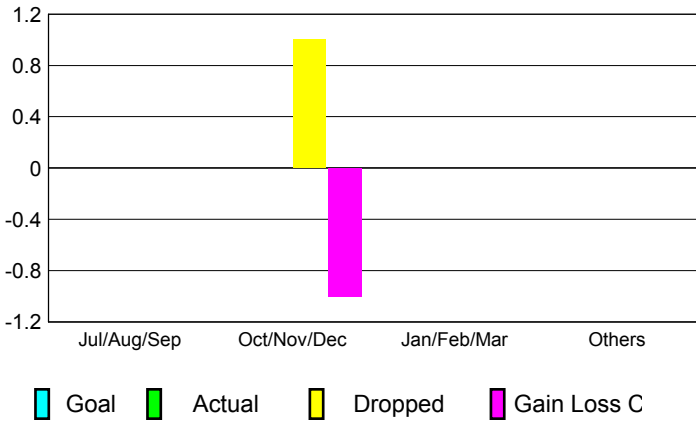

GMT: **Joel Gómez Franco**

Location: **EL SALVADOR**

GMT CA: **3**

CLUBS

Month	New Club Goal	Actual New Clubs	Actual Dropped Clubs	Gain/Loss of Clubs
2012-2013				
Jul/Aug/Sep		0	0	0
Oct/Nov/Dec		0	1	-1
Jan/Feb/Mar		0	0	0
Apr/May/June		0	0	0
Totals		0	1	-1

Club Results 2012-2013
Goal, New, Dropped, Gain/Loss

MEMBERSHIP

Month	Net Memb Goal	Actual New Memb	Actual Dropped Memb	Gain/Loss of Memb
2012-2013				
Jul/Aug/Sep		15	43	-28
Oct/Nov/Dec		30	31	-1
Jan/Feb/Mar		35	21	14
Apr/May/June		38	30	8
Totals		118	125	-7